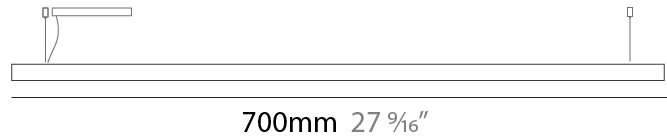

PROJECT
TYPE
SPECIFIER
QUANTITY
DATE

LED60 SUSPENSION

D71015-

base number
Color   Finish
Temperature   Options

1. To build a product code in our configurator select the specify button on the base model # product page
2. To build a manual product code on this datasheet choose from the options listed below in blue font and add the suffix to the base model #

GENERAL

Series: Woodlin
Subseries: LED60
Brand: Tunto
Division: Design
Mounting Type: Suspension
Mounting Location: Ceiling
Subcategory: Pendant

PHYSICAL

Shape: Rectangle
Length (mm): 700
Length (in): 27 ⁹/₁₆
Width (mm): 60
Width (in): 2 ³/₈
Height (mm): 60
Height (in): 2 ³/₈
Max. Overall Height (mm): 2060
Max. Overall Height (in): 81 ¹/₈
Light Distribution: Direct
Diffuser: Opal
Fixture Finish: [WAL / ASH / OAK / BLK / WHI](#)
Fixture Material: Wood
Cable Details: 2000mm / 78 3/4"

ELECTRICAL

Lamp Type: LED
Input Wattage (W): 29
Total Output Wattage (W): 25.3
Dimming: Tri-Mode (Non-Dimming and Phase Dimming (120Vac only) and 0-10V Dimming)
Driver Included: Yes
Driver Location: Integrated
Driver Type: Constant Current - Universal
Driver Class: Class 2
Input Voltage (V): 120 - 277
Constant Current (MA): 700

LED

Color Temperature (°K): [2700 / 3000 / 4000](#)
Max. Delivered Lumen (lm): 2180
CRI: >93 CRI
Lamp Life (hrs): 50000

OPTICAL

RATINGS AND CERTIFICATIONS

Certified By: Certified for North American Standards
IP rating: IP20