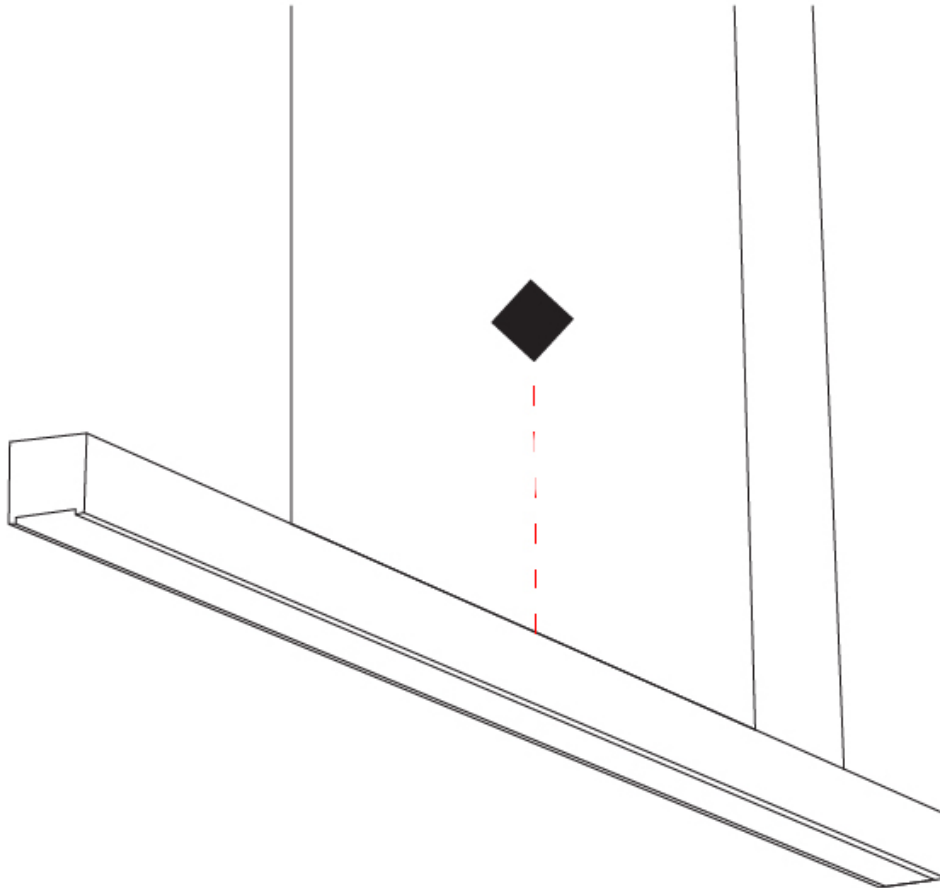

LED40 SUSPENSION

D71004-

PROJECT _____

TYPE _____

SPECIFIER _____

QUANTITY _____

DATE _____

D